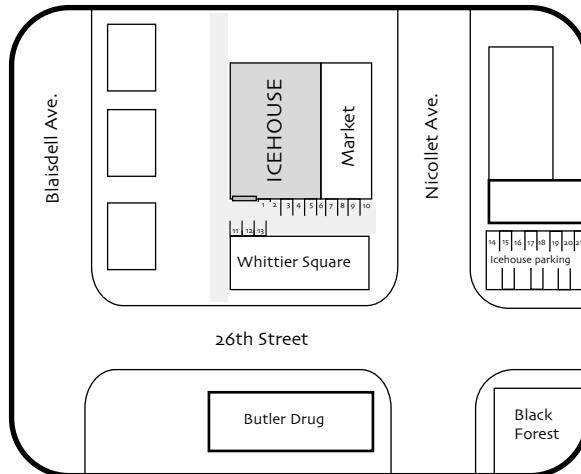

**Freeway Access :**

- West 94 (St. Paul) : 35W south to 35/36th exit, see map below.
- East 94 : Lyndale exit, left (east) on Franklin, right (or south) on Nicollet.
- North 35W : Lake/31st Street exit, left on Lake Street under freeway, to 1st Ave., see map below.
- South 35W : 35/36 Street exit, right (west) on 35th Street, right (north) on 1st Ave., see map below.
- 394 : Hennepin exit (8A), right (south) on to Lyndale, left (east) on Franklin, take a right on Nicollet, see map below.