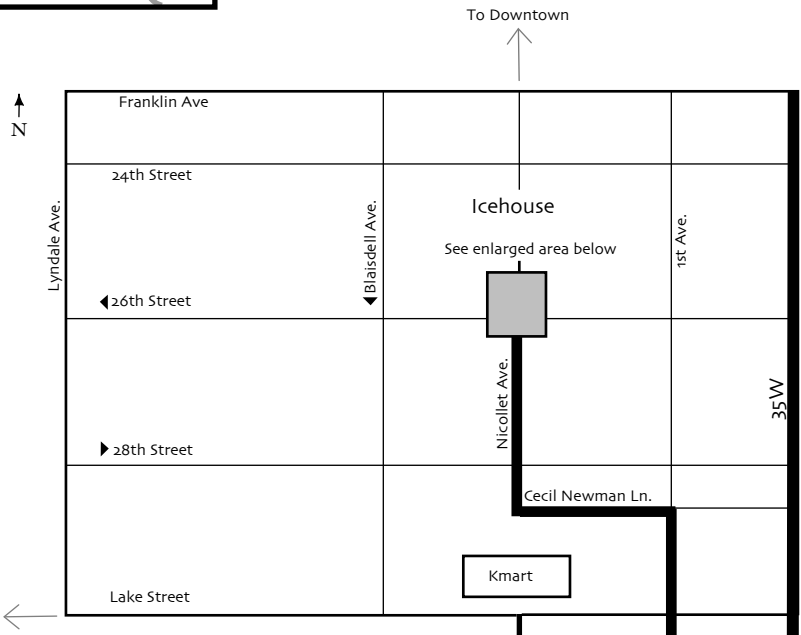

**Freeway Access :**

- West 94 (St. Paul) : 35W south to 35/36th exit, see map below.
- East 94 : Lyndale exit, left (east) on Franklin, right (or south) on Nicollet.
- North 35W : Lake/31st Street exit, left on Lake Street under freeway, to 1st Ave., see map below.
- South 35W : 35/36 Street exit, right (west) on 35th Street, right (north) on 1st Ave., see map below.
- 394 : Hennepin exit (8A), right (south) on to Lyndale, left (east) on Franklin, take a right on Nicollet, see map below.